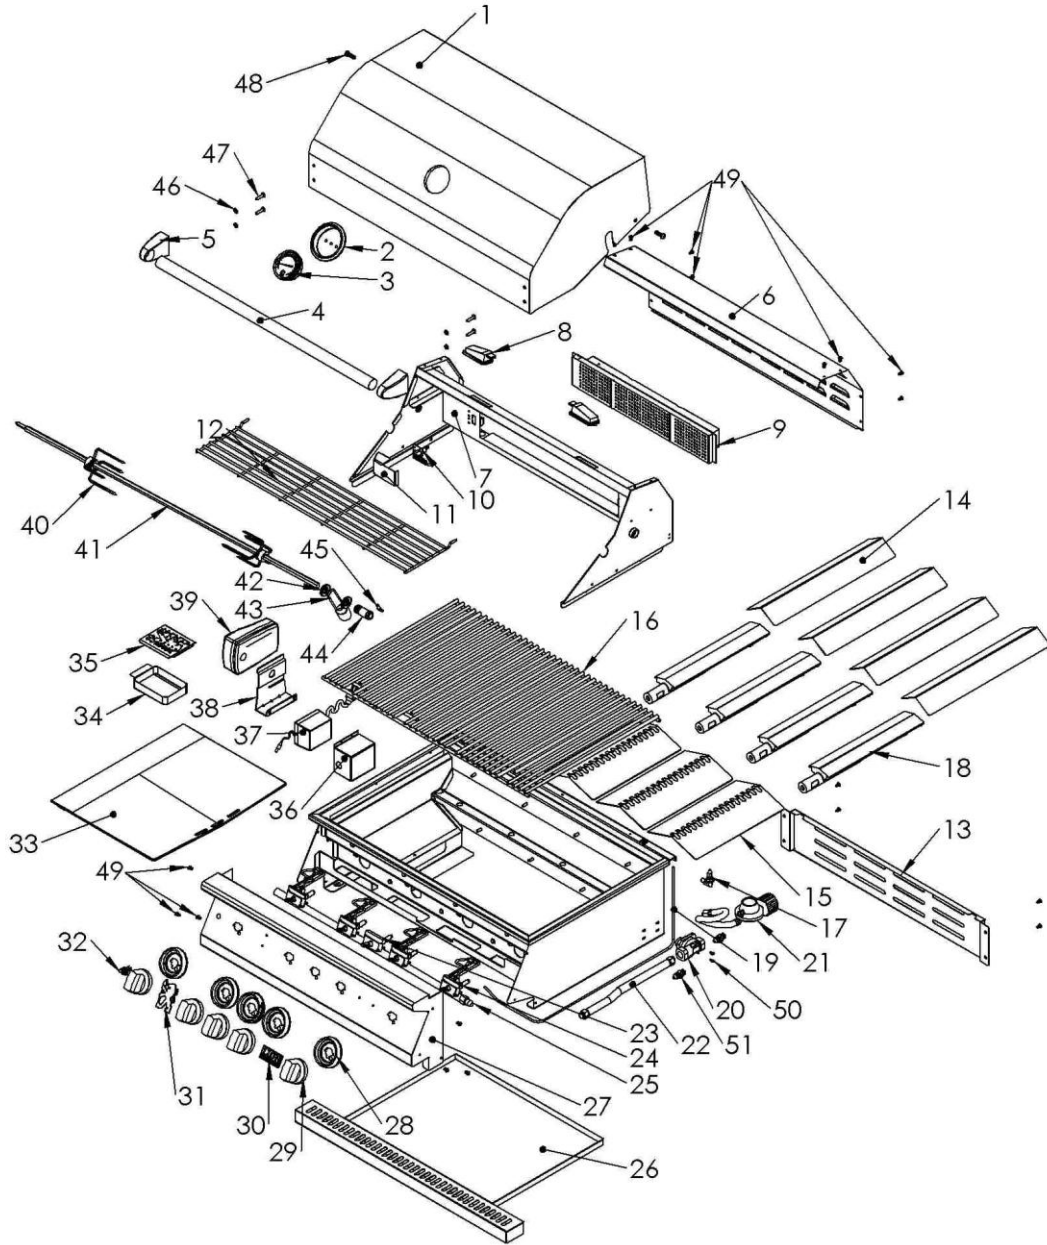

## PARTS LIST

**MODEL NO: 7500LP 4 Burner Stainless Steel, Rotisserie, Lights, L.P. (Propane) Gas**

**MODEL NO: 7500NG 4 Burner Stainless Steel, Rotisserie, Lights, , Natural Gas**

REF#	Parts#	DESCRIPTION	Quantity
1	N/A	LID FRONT	1
2	N/A	THERMOSAT BEZEL	1
3	69811	THERMOSAT	1
4	550932	LID HANDLE	1
5	550932	HANDLE END CAP	2
6	N/A	LID REAR	1
7	N/A	LID REAR ASSEMBLY	1
8	29466	LIGHT	2
9	25507	INFRARED ROTISSERIE BURNER	1
10	174840	LIGHTING SPARK	1
11	N/A	COLLECTOR BOX	1
12	62823	WARMING RACK	1
13	N/A	BOWL BLACK PANEL	1
14	81273	FLAME TAMPER	4
15	64119	HRAT SHIELD	3
16	65073	COOKING GRID	4
17	39723	NOZZLE BACK BURNER(LP/NG)	1
18	68154	CAST STAINLESS BURNER	4
19	N/A	STAINLESS FLEX TUBE OF IN	1
20	37023	NG REGULATOR	1
21	36914	LP REGULATOR	1
22	17743	STAINLESS FLEX TUBE	1
23	21847	INFRARED BURNER VALVE ASSEMBLY	1
24	607328	MANIFOLD	1
25	27623 NG 27814 LP	GAS VALVE ASSEMBLY	4
26	67232	GREASE TRAY	1
27	N/A	CONTROL PANEL ASSEMBLY	1
28	6336	KNOB BEZEL	5
29	63210	KNOB	5
30	3213	LOGO	1
31	3215	LION LOGO	1
32	9937	LIGHT SWITCH	1
33	62734	GRIDDLE PLATE	1
34	49285	SMOKER BOX	1
35	N/A	SMOKER LID	1
36	N/A	BOX OF TRANSFORMER	1
37	6131	TRANSFORMER	1
38	14161	MOTOR BRACKET	1
39	14290	ROTISSERIE MOTOR	1
40	14517	FORK ROTISSERIE	2
41	45632	ROTISSERIE KIT	1
42	N/A	LOCK RING	2
43	N/A	COLLAR	1
44	N/A	BUSH	1
45	N/A	SCREW	3
46	N/A	WASHER	4
47	N/A	SCREW(M6*25L)	4
48	N/A	SCREW(M8*25L)	2
49	N/A	SCREW(#10-24*3/8L)	27
50	N/A	SCREW(M4*10L)	2
51	N/A	CONNECTOR	2