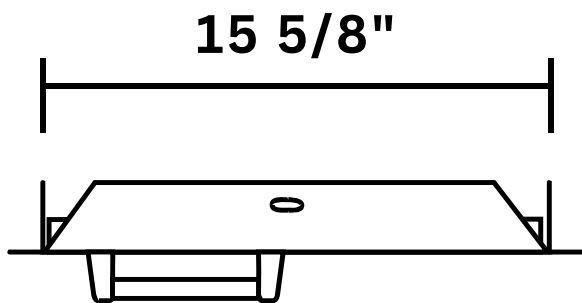

# Lion Single Vertical Door - L62945

**(888) 731-2629**

Front View

Side View

**1 7/8"**

Top View

**19 1/4"**

**Cutout Dimensions:**

**15 3/4" W x 19 3/8" H x 1 7/8" D**