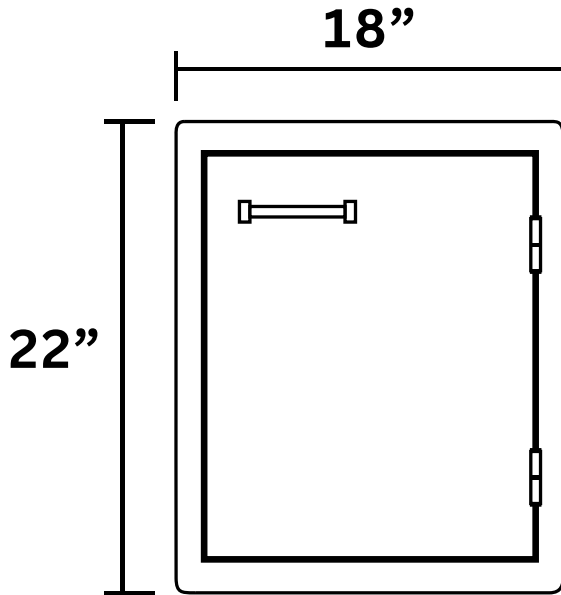

# Lion Single Vertical Door - L62945

**(888) 731-2629**

Front View

Side View

**1 7/8"**

Top View

**19 1/4"**

**Cutout Dimensions:**

**15 3/4" W x 19 3/8" H x 1 7/8" D**