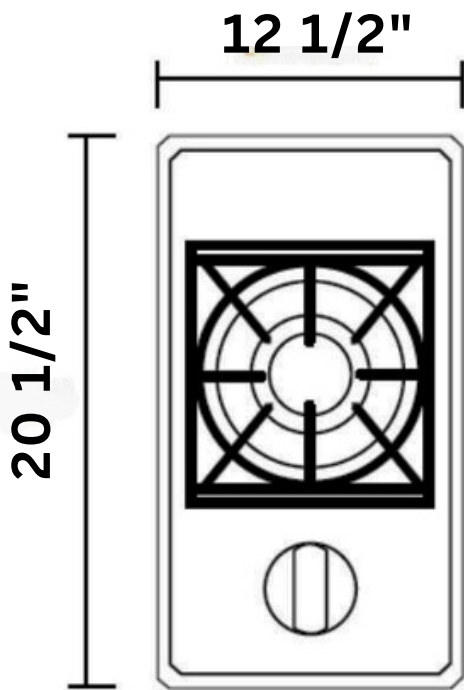

# Lion Single Side Burner - L5631 / L6247

(888) 731-2629

Front View

Top View

Side View

**Cutout Dimensions:**

**11 1/4" W x 3" H x 17 1/2" D**