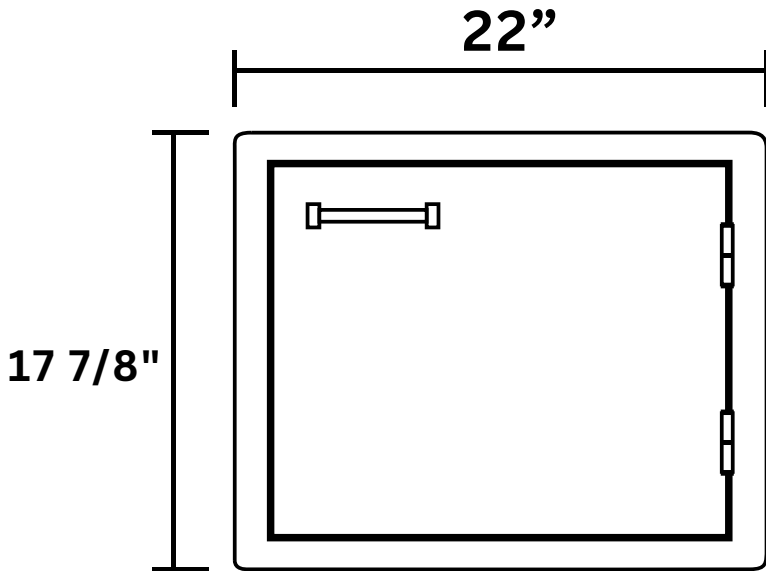

Lion Single Horizontal Door - L2219

(888) 731-2629

Front View

Side View

Top View

Cutout Dimensions:

19 3/8" W x 15 3/4" H x 1 7/8" D