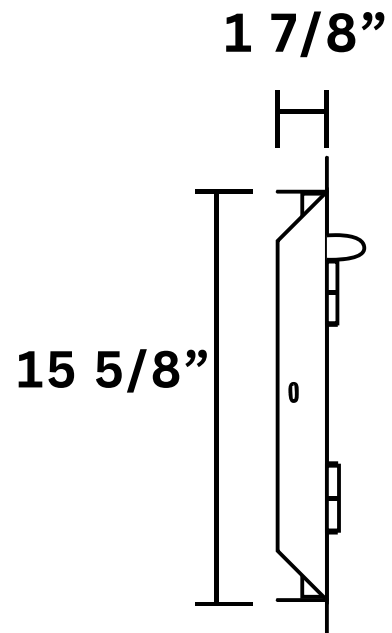

Lion Single Horizontal Door - L2219

(888) 731-2629

Front View

Side View

Top View

Cutout Dimensions:

19 3/8" W x 15 3/4" H x 1 7/8" D