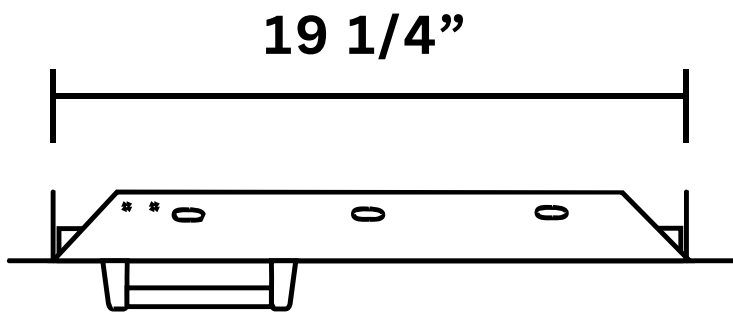

Lion Single Horizontal Door - L2219

(888) 731-2629

Front View

Side View

Top View

Cutout Dimensions:

19 3/8" W x 15 3/4" H x 1 7/8" D