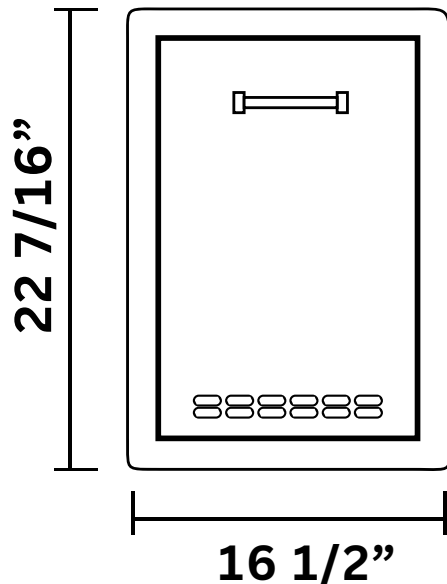

Lion Multi-Functional Drawer - L55628

(888) 731-2629

Front View

Side View

Top View

Cutout Dimensions:

14 3/4" W x 20 1/4" H x 16 1/8" D