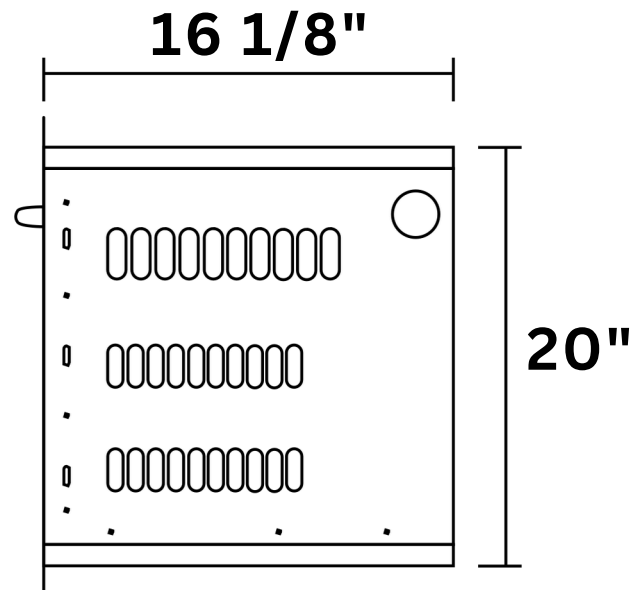

Lion Multi-Functional Drawer - L55628

(888) 731-2629

Front View

Side View

Top View

Cutout Dimensions:

14 3/4" W x 20 1/4" H x 16 1/8" D