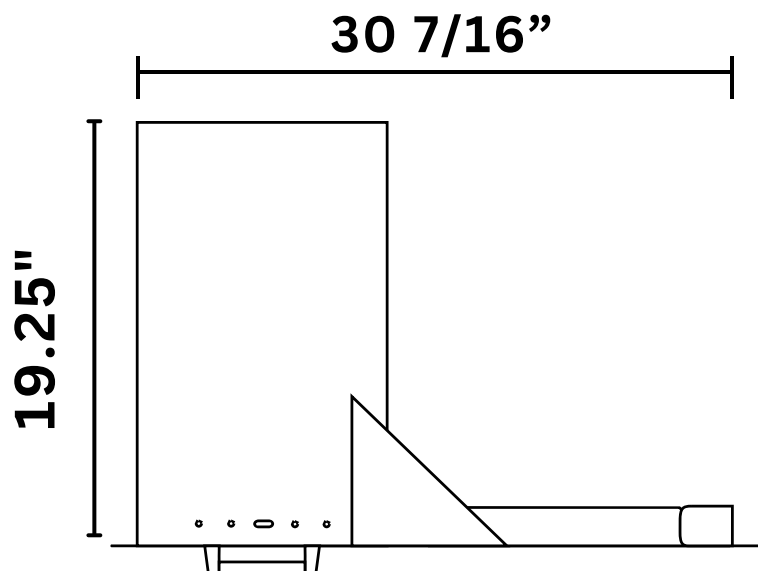

# Door and Drawer Combination - L3320

Front View

(888) 731-2629

Side View

Top View

## Cutout Dimensions:

**30  $\frac{9}{16}$ " W x 19  $\frac{3}{8}$ " H x 19  $\frac{1}{4}$ " D**