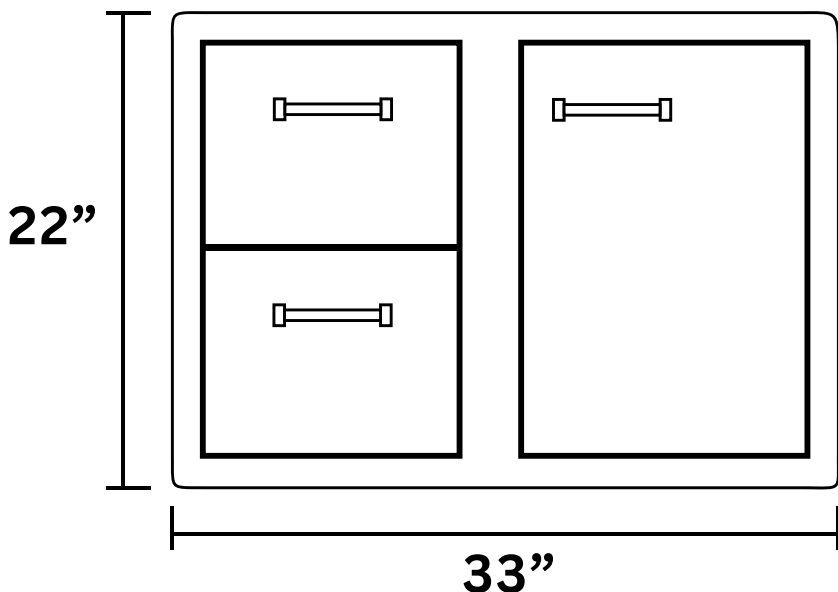

# Door and Drawer Combination - L3320

Front View

(888) 731-2629

Side View

Top View

## Cutout Dimensions:

**30  $\frac{9}{16}$ " W x 19  $\frac{3}{8}$ " H x 19  $\frac{1}{4}$ " D**