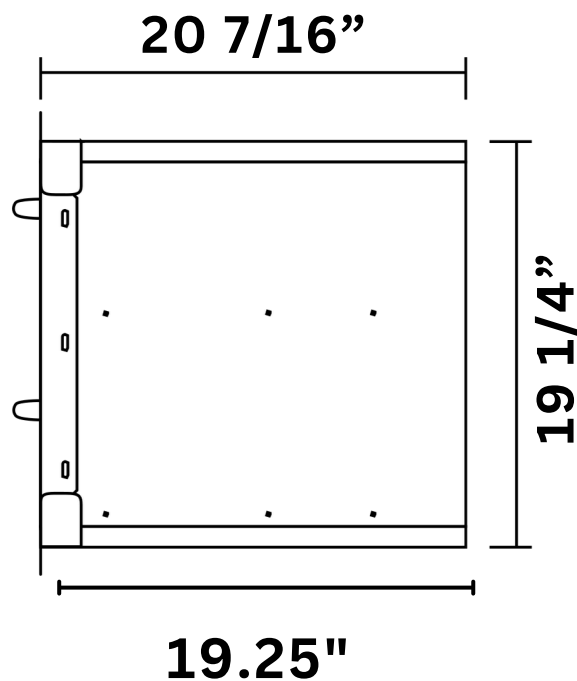

# Door and Drawer Combination - L3320

Front View

(888) 731-2629

Side View

Top View

## Cutout Dimensions:

**30  $\frac{9}{16}$ " W x 19  $\frac{3}{8}$ " H x 19  $\frac{1}{4}$ " D**