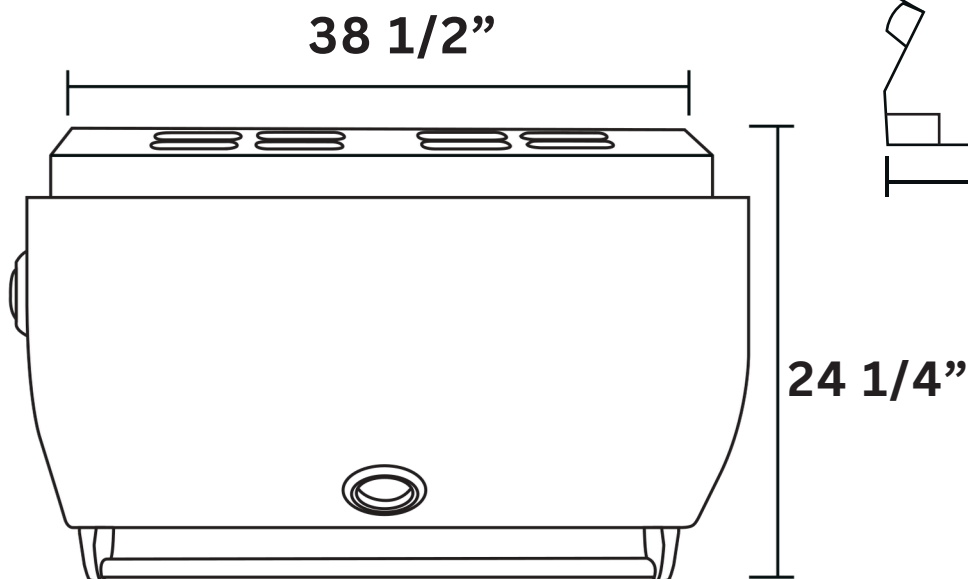

Lion 40" Built-In Grill L90000

(888) 731-2629

Front View

Side View

Top View

Cutout Dimensions:

38 1/2" W x 9 5/8" H x 21 1/2" D