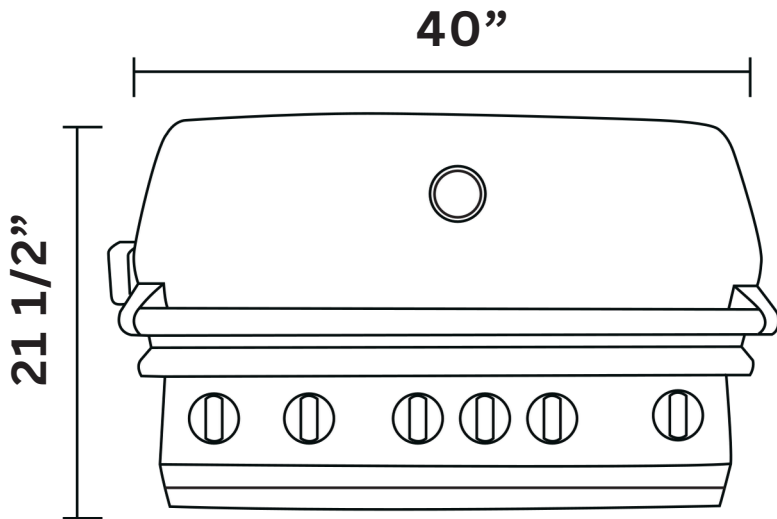

Lion 40" Built-In Grill L90000

(888) 731-2629

Front View

Side View

Top View

Cutout Dimensions:

38 1/2" W x 9 5/8" H x 21 1/2" D