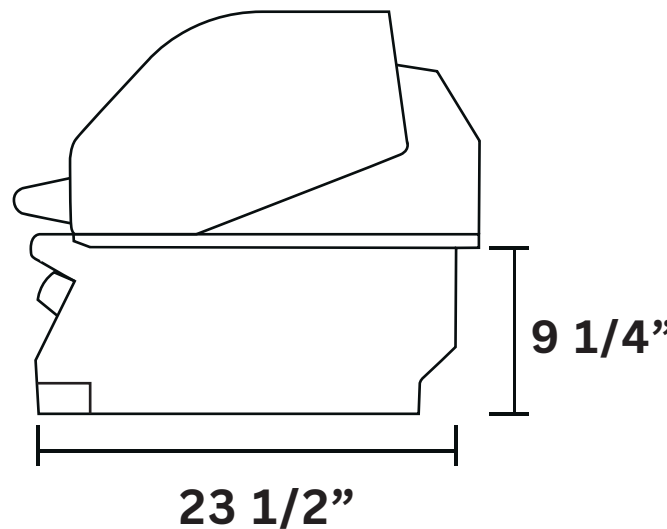

Lion 40" Built-In Grill L90000

(888) 731-2629

Front View

Side View

Top View

Cutout Dimensions:

38 1/2" W x 9 5/8" H x 21 1/2" D