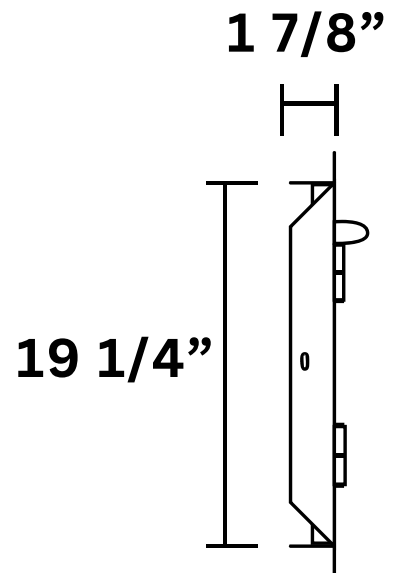

# Lion 33" Double Access Door – L3322

**(888) 731-2629**

Front View

Side View

Top View

**Cutout Dimensions:**

**30 9/16" W x 19 3/8" H x 1 7/8" D**