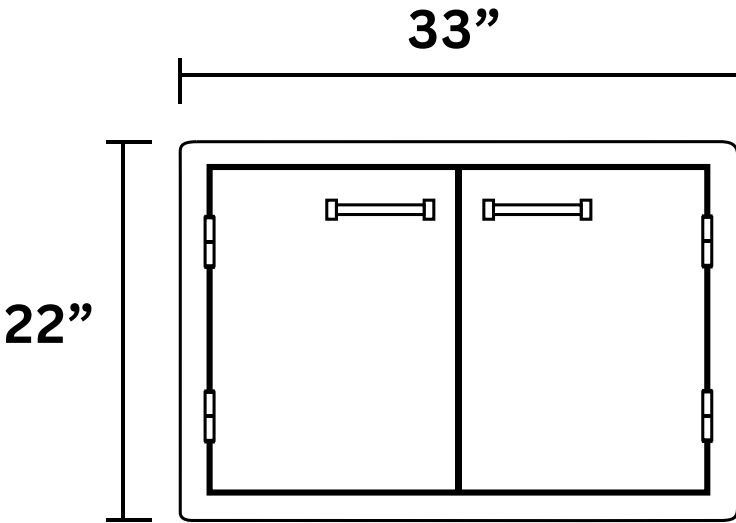

# Lion 33" Double Access Door – L3322

**(888) 731-2629**

Front View

Side View

Top View

**Cutout Dimensions:**

**30 9/16" W x 19 3/8" H x 1 7/8" D**