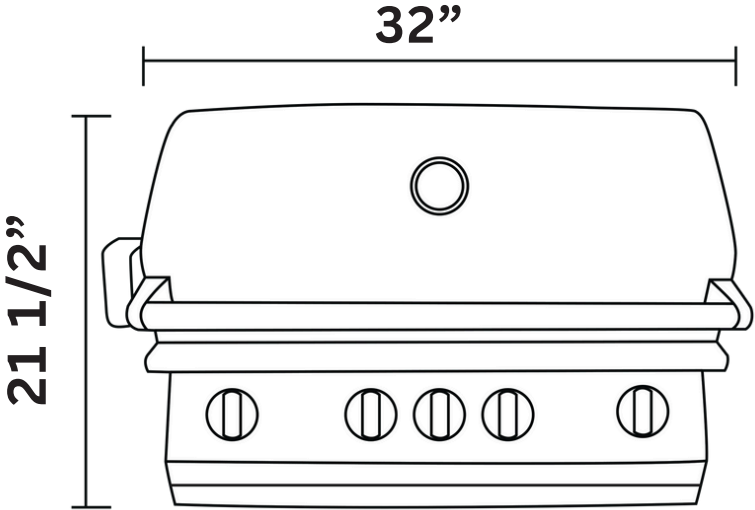

Lion 32" Built-In Grill L75000

(888) 731-2629

Front View

Side View

Top View

Cutout Dimensions:

31" W x 9 5/8" H x 21 1/2" D