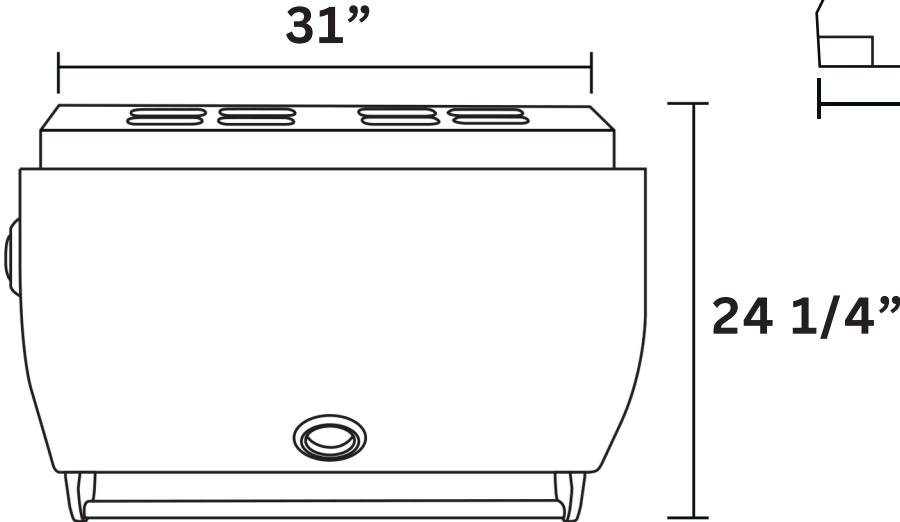

Lion 32" Built-In Grill L75000

(888) 731-2629

Front View

Side View

Top View

Cutout Dimensions:

31" W x 9 5/8" H x 21 1/2" D