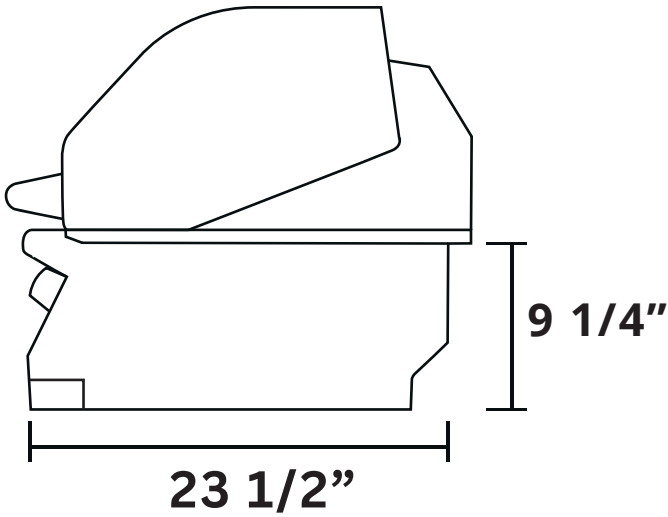

Lion 32" Built-In Grill L75000

(888) 731-2629

Front View

Side View

Top View

Cutout Dimensions:

31" W x 9 5/8" H x 21 1/2" D