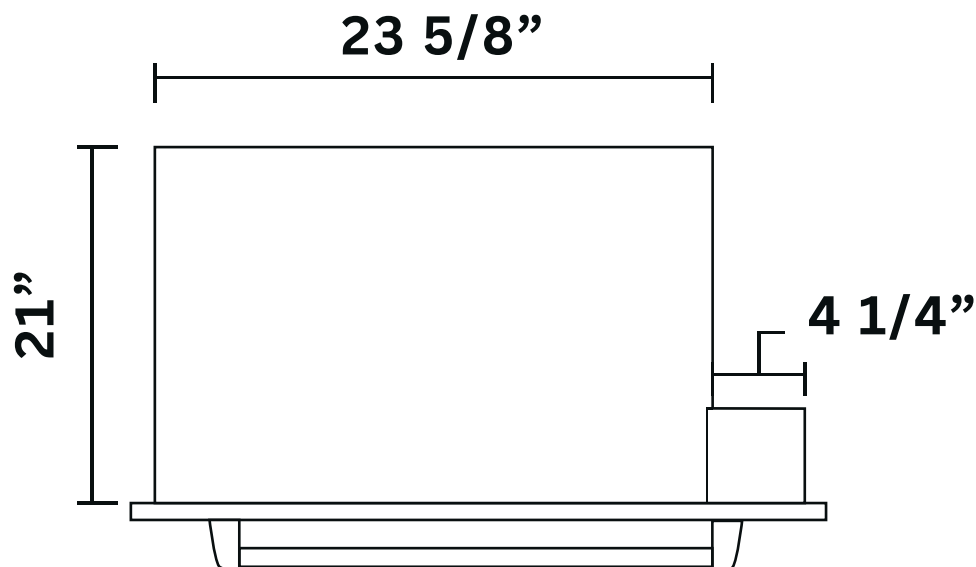

Lion 30" Warming Drawer -WD256103

(888) 731-2629

Front View

Side View

5 1/4"

Top View

Cutout Dimensions:

28 1/2" W x 10" H x 21" D