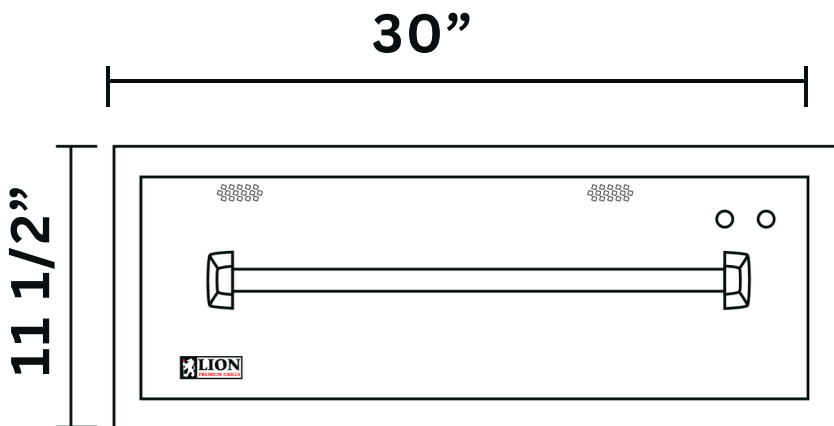

Lion 30" Warming Drawer -WD256103

(888) 731-2629

Front View

Side View

5 1/4"

Top View

Cutout Dimensions:

28 1/2" W x 10" H x 21" D