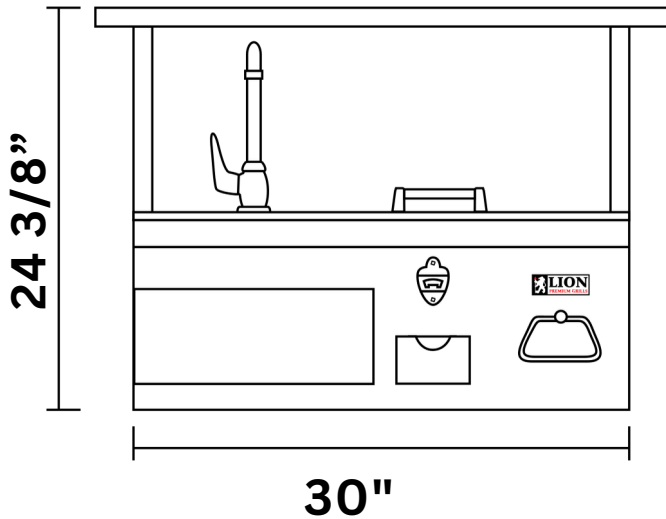

Lion 30-Inch Stainless Steel Bar Center – 19836

(888) 731-2629

Front View

Side View

Top View

Cutout Dimensions:

28 3/4" W x 9 3/8" H x 22 3/8" D