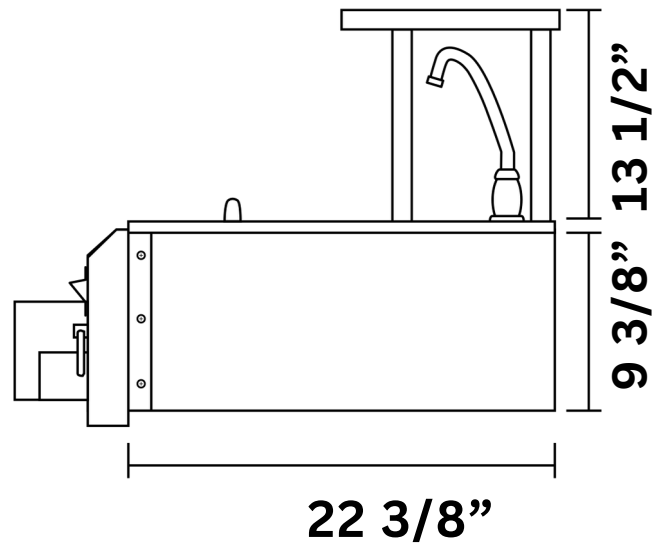

Lion 30-Inch Stainless Steel Bar Center – 19836

(888) 731-2629

Front View

Side View

Top View

Cutout Dimensions:

28 3/4" W x 9 3/8" H x 22 3/8" D