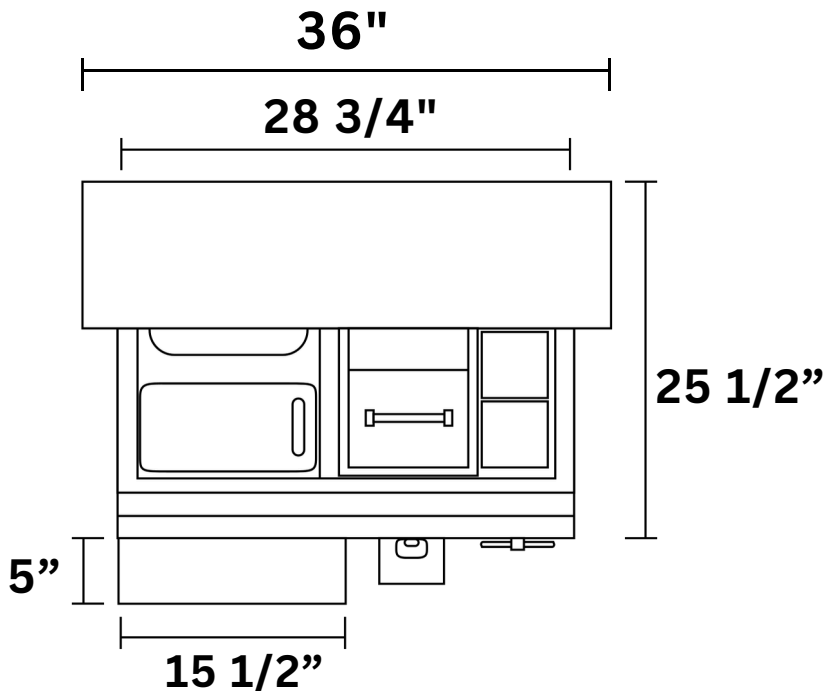

Lion 30-Inch Stainless Steel Bar Center – 19836

(888) 731-2629

Front View

Side View

Top View

Cutout Dimensions:

28 3/4" W x 9 3/8" H x 22 3/8" D