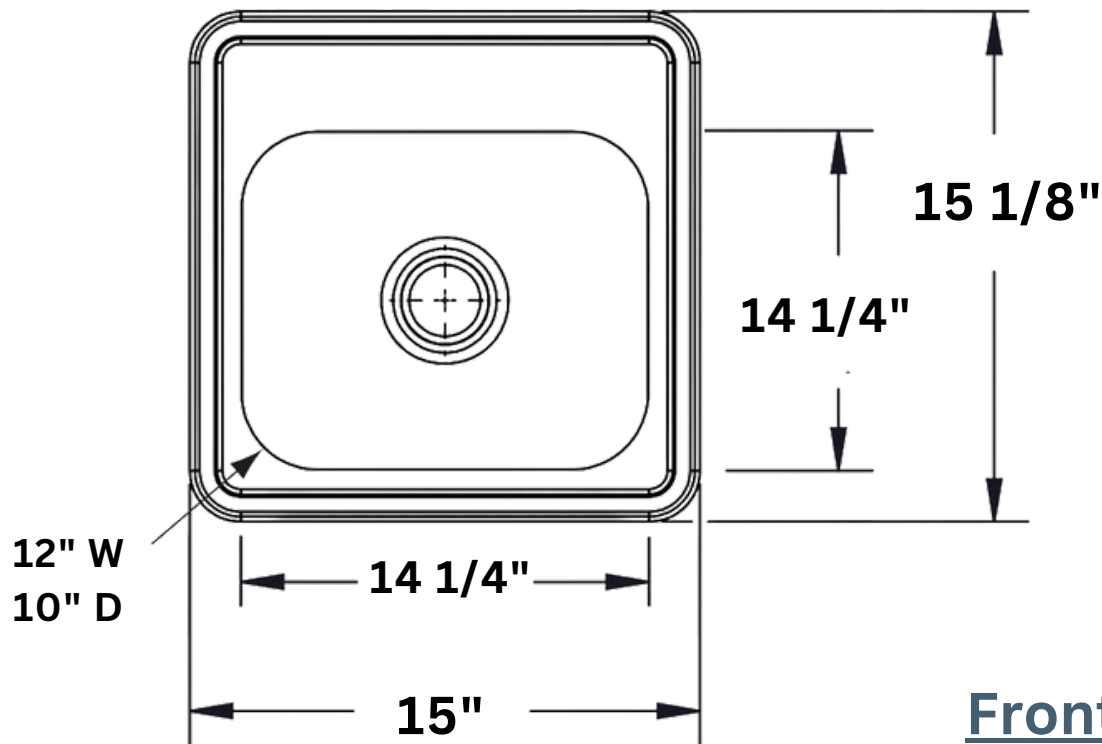

Lion 15 X 15 Stainless Steel Sink - 54167

(888) 731-2629

Top View

Front View

Cutout Dimensions:

14 1/4" W x 6 1/4" H x 14 1/4" D