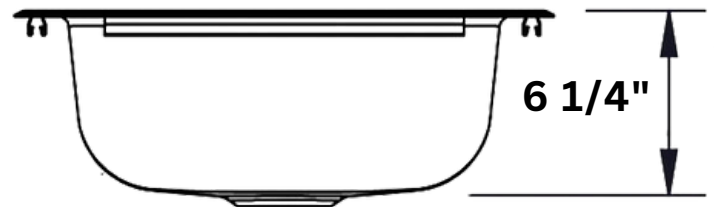

Lion 15 X 15 Stainless Steel Sink - 54167

(888) 731-2629

Top View

Front View

Cutout Dimensions:

14 1/4" W x 6 1/4" H x 14 1/4" D