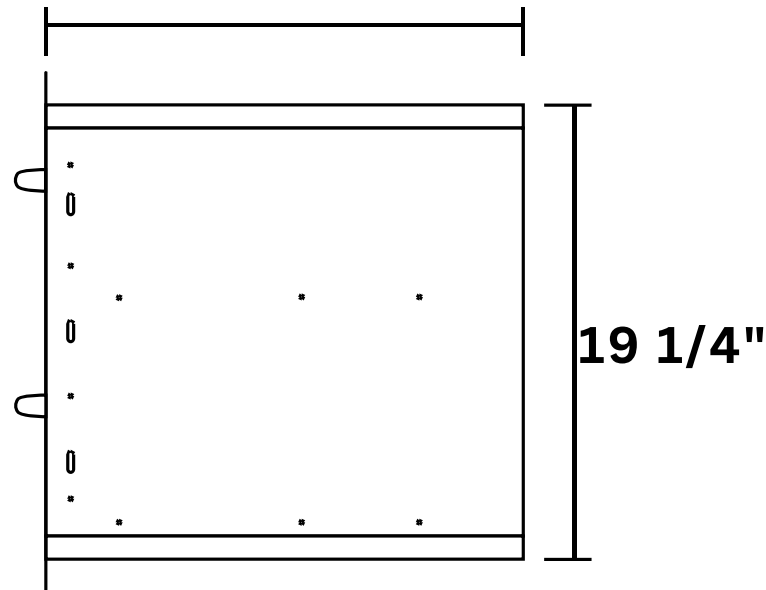

Lion 15-Inch Double Access Drawer – L2374

(888) 731-2629

Front View

Side View

20 1/2"

Top View

Cutout Dimensions:

12 7/16" W x 19 3/8" H x 20 1/2" D