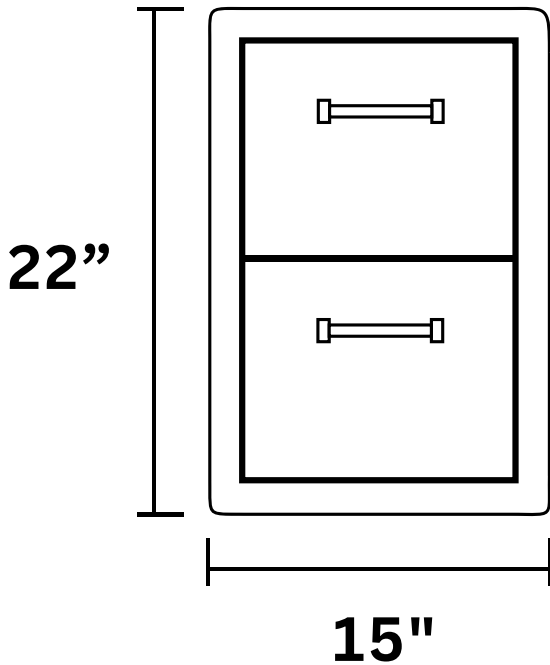

Lion 15-Inch Double Access Drawer – L2374

(888) 731-2629

Front View

Side View

20 1/2"

Top View

Cutout Dimensions:

12 7/16" W x 19 3/8" H x 20 1/2" D