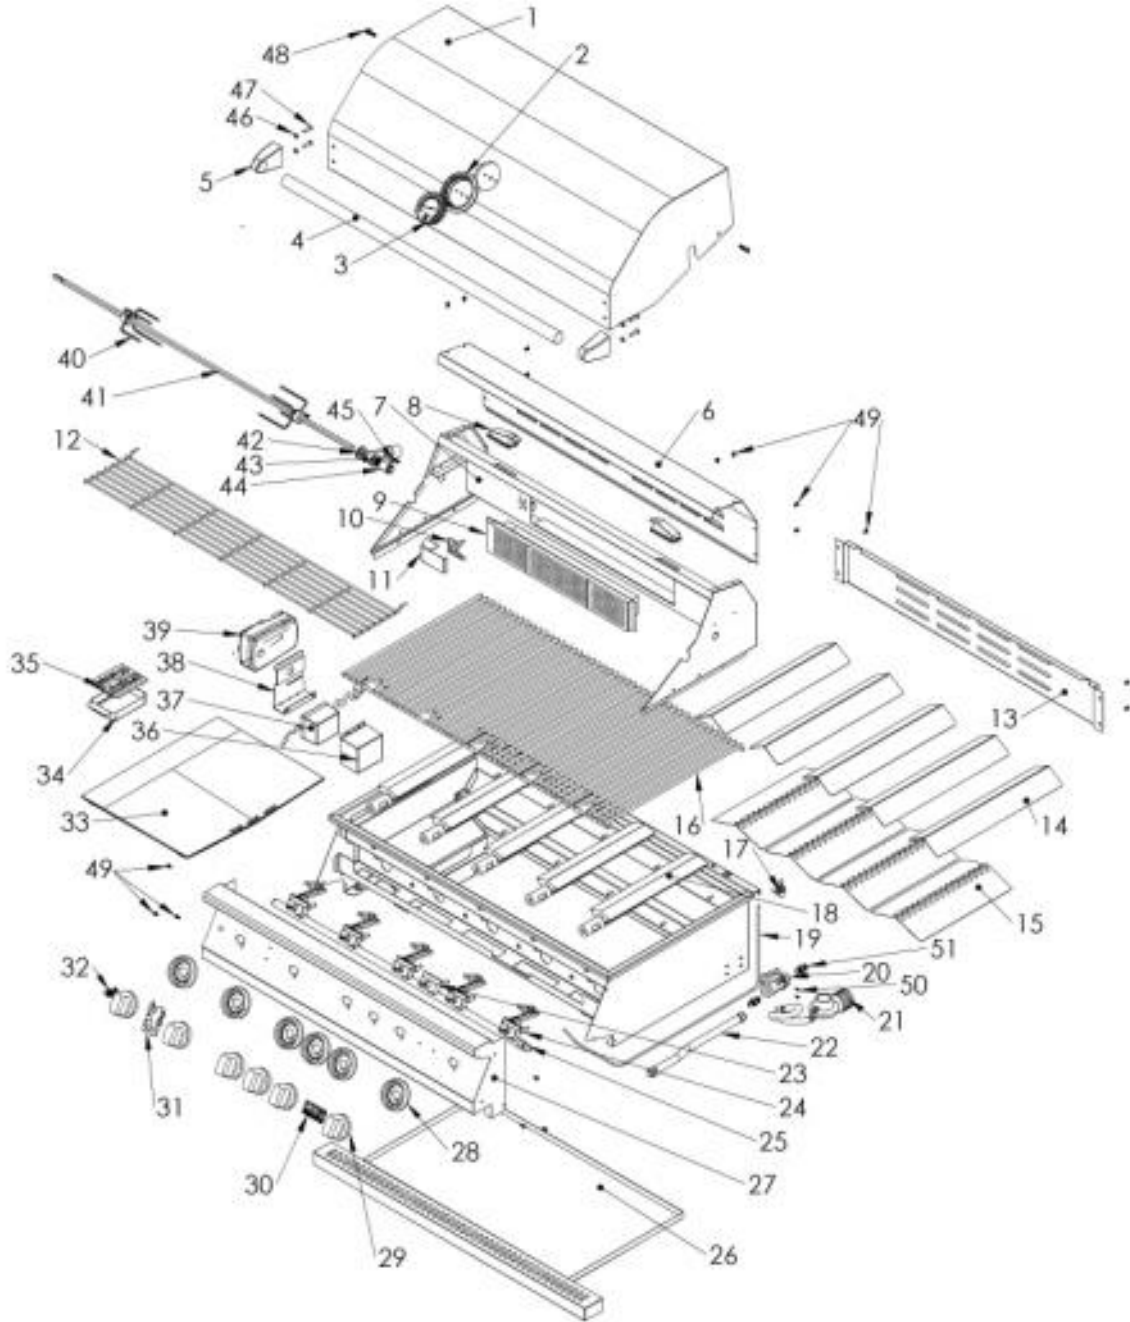

MODEL NO: 9000LP
5 Burner Stainless Steel, Rotisserie, Lights, Built-In, L.P. (Propane) Gas
MODEL NO: 9000NG
5 Burner Stainless Steel, Rotisserie, Lights, Built-In, Natural Gas

PARTS LIST

MODEL NO: 75000LP 4 Burner Stainless Steel, Rotisserie, Lights, L.P. (Propane) Gas

MODEL NO: 75000NG 4 Burner Stainless Steel, Rotisserie, Lights, , Natural Gas

REF#	Parts#	DESCRIPTION	Quantity
1		LID FRONT	1
2		THERMOSAT BEZEL	1
3		THERMOSAT	1
4		LID HANDLE	1
5		HANDLE END CAP	2
6		LID REAR	1
7		LID REAR ASSEMBLY	1
8		LIGHT	2
9		INFRARED ROTISSERIE BURNER	1
10		LIGHTING SPARK	1
11		COLLECTOR BOX	1
12		WARMING RACK	1
13		BOWL BLACK PANEL	1
14		FLAME TAMPER	5
15		HRAT SHIELD	4
16		COOKING GRID	5
17		NOZZLE BACK BURNER(LP/NG)	1
18		CAST STAINLESS BURNER	5
19		STAINLESS FLEX TUBE OF IN	1
20		NG REGULATOR	1
21		LP REGULATOR	1
22		STAINLESS FLEX TUBE	1
23		INFRARED BURNER VALVE ASSE	1
24		MANIFOLD	5
25		GAS VALVE ASSEMBLY	1
26		GREASE TRAY	1
27		CONTROL PANEL ASSEMBLY	1
28		KNOB BEZEL	6
29		KNOB	6
30		LOGO	1
31		LION LOGO	1
32		LIGHT SWITCH	1
33		GRIDDLE PLATE	1
34		SMOKER BOX	1
35		SMOKER LID	1
36		BOX OF TRANSFORMER	1
37		TRANSFORMER	1
38		MOTOR BRACKET	1
39		ROTISSERIE MOTOR	1
40		FORK ROTISSERIE	2
41		ROTISSERIE KIT	1
42		LOCK RING	2
43		COLLAR	1
44		BUSH	1
45		SCREW	3
46		WASHER	4
47		SCREW(M6*25L)	4
48		SCREW(M8*25L)	2
49		SCREW(#10-24*3/8L)	27
50		SCREW(M4*10L)	2
51		CONNECTOR	2