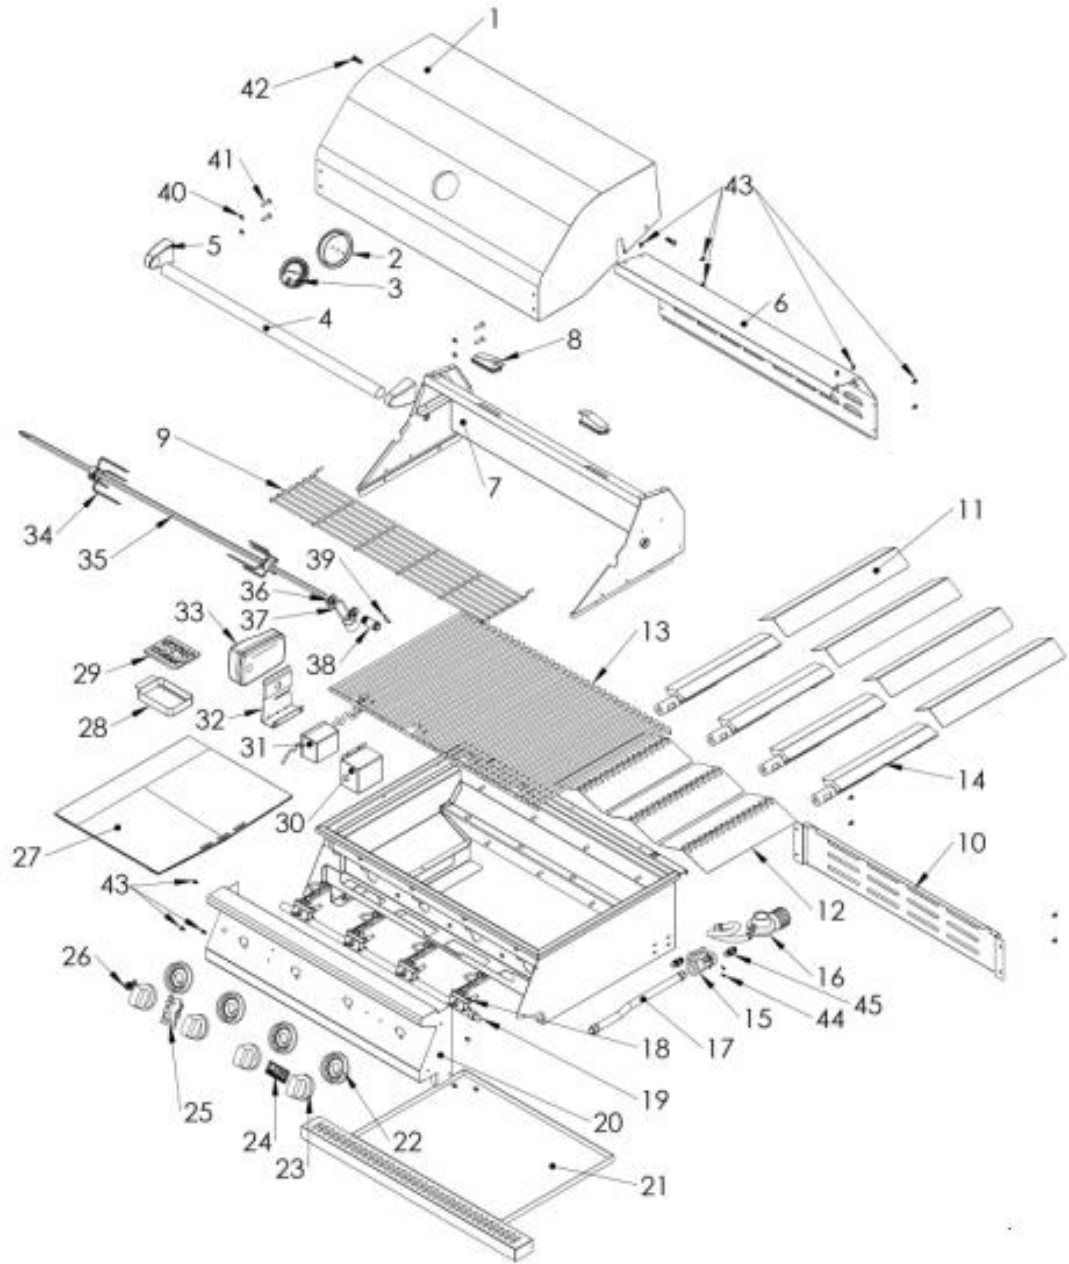

MODEL NO: 60000LP
4 Burner Stainless Steel, Lights, Built-In, L.P. (Propane) Gas

MODEL NO: 60000NG
4 Burner Stainless Steel, Lights, Built-In, Natural Gas

PARTS LIST

MODEL NO: 60000LP 4 Burner Stainless Steel, Lights, Built-In, L.P. (Propane) Gas

MODEL NO: 60000NG 4 Burner Stainless Steel, Lights, Built-In, Natural Gas

REF#	Parts#	DESCRIPTION	Quantity
1		LID FRONT	1
2		THERMOSAT BEZEL	1
3		THERMOSAT	1
4		LID HANDLE	1
5		HANDLE END CAP	2
6		LID REAR	1
7		LID REAR ASSEMBLY	1
8		LIGHT	2
9		WARMING RACK	1
10		BOWL BLACK PANEL	1
11		FLAME TAMPER	4
12		HRAT SHIELD	3
13		COOKING GRID	4
14		CAST STAINLESS BURNER	4
15		NG REGULATOR	1
16		LP REGULATOR	1
17		STAINLESS FLEX TUBE	1
18		MANIFOLD	4
19		GAS VALVE ASSEMBLY	1
20		CONTROL PANEL ASSEMBLY	1
21		GREASE TRAY	1
22		KNOB BEZEL	4
23		KNOB	4
24		LOGO	1
25		LION LOGO	1
26		LIGHT SWITCH	1
27		GRIDDLE PLATE	1
28		SMOKER BOX	1
29		SMOKER LID	1
30		BOX OF TRANSFORMER	1
31		TRANSFORMER	1
32		MOTOR BRACKET	1
33		ROTISSERIE MOTOR	1
34		FORK ROTISSERIE	2
35		ROTISSERIE KIT	1
36		LOCK RING	2
37		COLLAR	1
38		BUSH	1
39		SCREW	3
40		WASHER	4
41		SCREW(M6*25L)	4
42		SCREW(M8*25L)	2
43		SCREW(#10-24*3/8L)	27
44		SCREW(M4*10L)	2
45		CONNECTOR	2